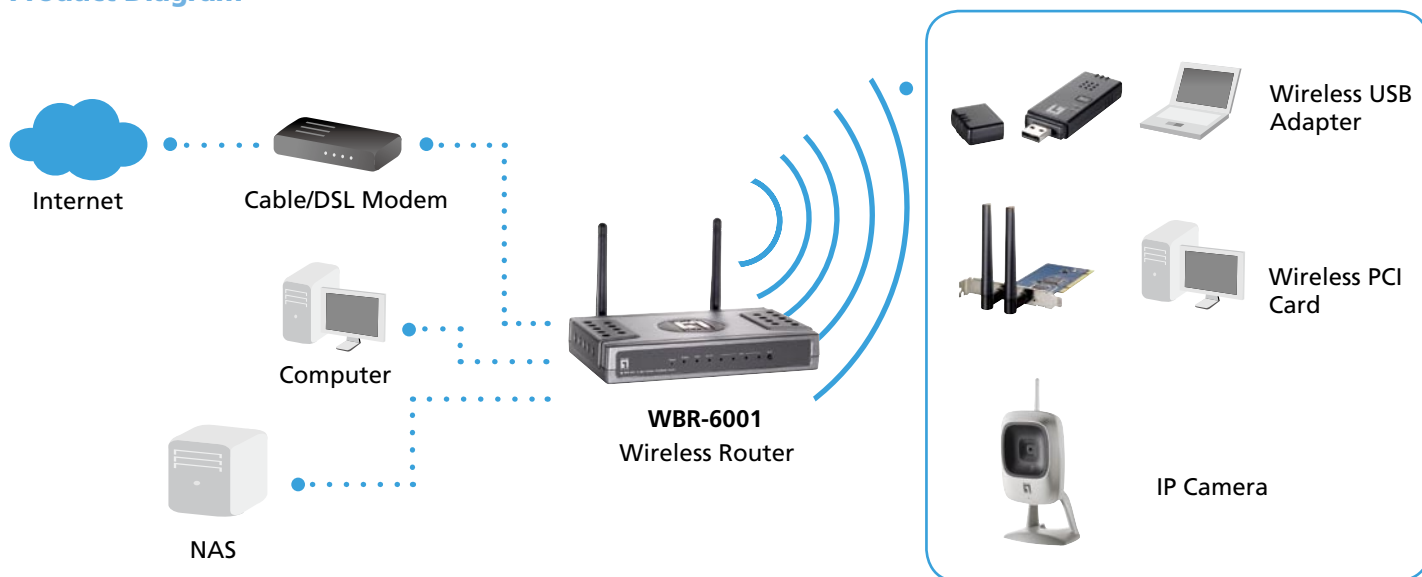

802.11n Draft 2.0: 300 ~ 78 Mbps (20/40Mhz)
802.11g: 54 ~ 6 Mbps
802.11b: 11 ~ 1 Mbps

Number of Channels

Ch.1 ~ 11 USA
Ch.1 ~ 13 EU, Japan

Operating Frequency

2.4 ~ 2.4835 GHz

Antennas

2x 2dBi Removable Antennas

Wireless Security

WEP 64/128-bit Web share key encryption
WPA-PSK, WPA2-PSK, 802.1x RADIUS support
128-bit TKIP/AES encryption
SSID Broadcast On/Off
WiFi Protect Setup (WPS) Push Button Support

WDS

One-to-Many Peer APs (Max : 4)

Firewall

DoS Detection
NAT Firewall with SPI mode
Virtual Server, DMZ
Schedule-Based MAC, IP, Domain and URL Filtering

QoS Support

User Friendly Quality of Service Interface
Port Number and Local IP Address Traffic Prioritization
802.11e WMM Supported

Other Features

DDNS Supported, UPnP Supported, NTP Time Server,
VPN Pass-Through (PPTP, IPSec, L2TP)

Management

Quick Installation Wizard and eZ Setup Utility
Web-Based GUI Configuration
Syslog Monitoring, Email Alert
SNMP Supported

Firmware Upgrade

Web-based (HTTP), Windows Utility, FTP

Supported Operating Systems

Windows 2000/XP/Vista/Mac OSX/Linux

Power Adapter

DC5V / 1.2A

Operating Temperature

0°C ~ 40°C / 85% Humidity

Storage Temperature

-20°C ~ 70°C / 95% Humidity

Dimensions

145mm(L) * 143mm(W) * 30.5mm(H)

Certifications

CE, FCC

Standard Compliant

IEEE 802.11n Draft 2.0
IEEE 802.11g, IEEE 802.11b, IEEE 802.11i, IEEE 802.1x
IEEE 802.11e, IEEE 802.3x, IEEE 802.3, IEEE 802.3u

Product Diagram

Order Information

WBR-6001: N_Max Wireless Broadband Router

Package Content

WBR-6001, Antennas x2, RJ45 Ethernet LAN Cable, Power Adapter, Quick Installation Guide
CD Manual / Utility